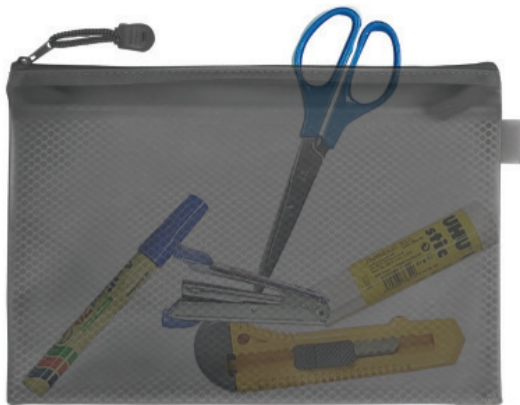

EZ465 OWN
PVC Ziplock Organizer
240mm(L) x 120mm(H)