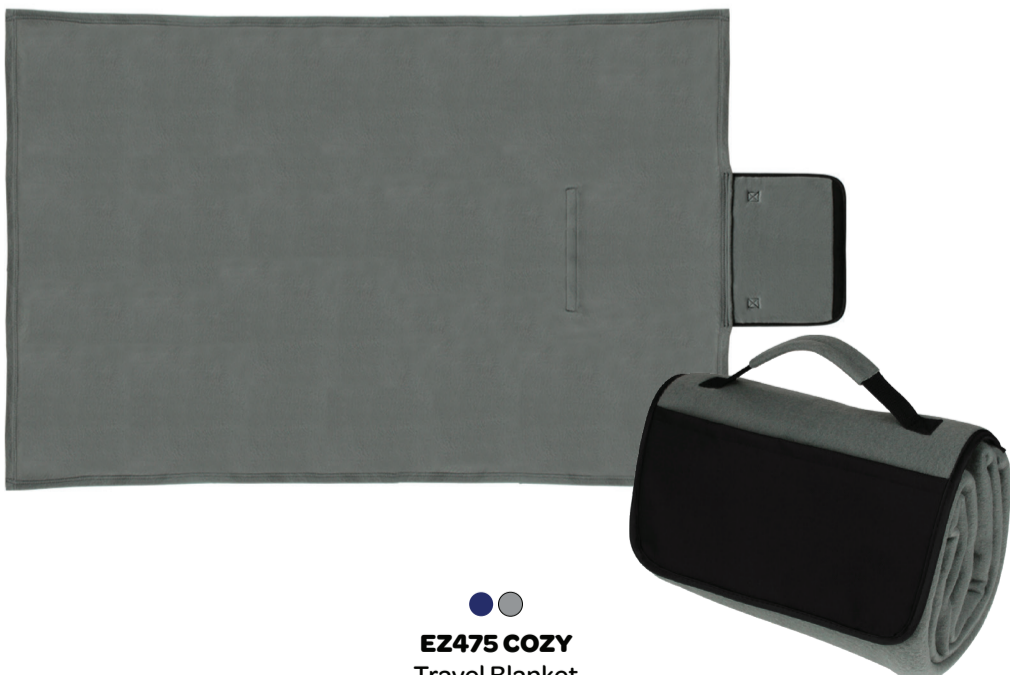

EZ470 RAPID
(QC + PD) Travel Adapter

EZ503 MODEX
Travel Adapter

● ●
EZ475 COZY
Travel Blanket

ST04
Microfiber Sport Towel

ST09
Cooling Towel

EZ391 SLUMBER
Travel Pillow

EZ477 CAMINO
Travel Kit

EZ403 PACKER
Travel Organizer Set